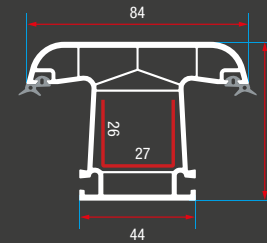

ER 6023 Oval Orta Kayıt Profili
ER 6023 Ovoid Mullion Profile